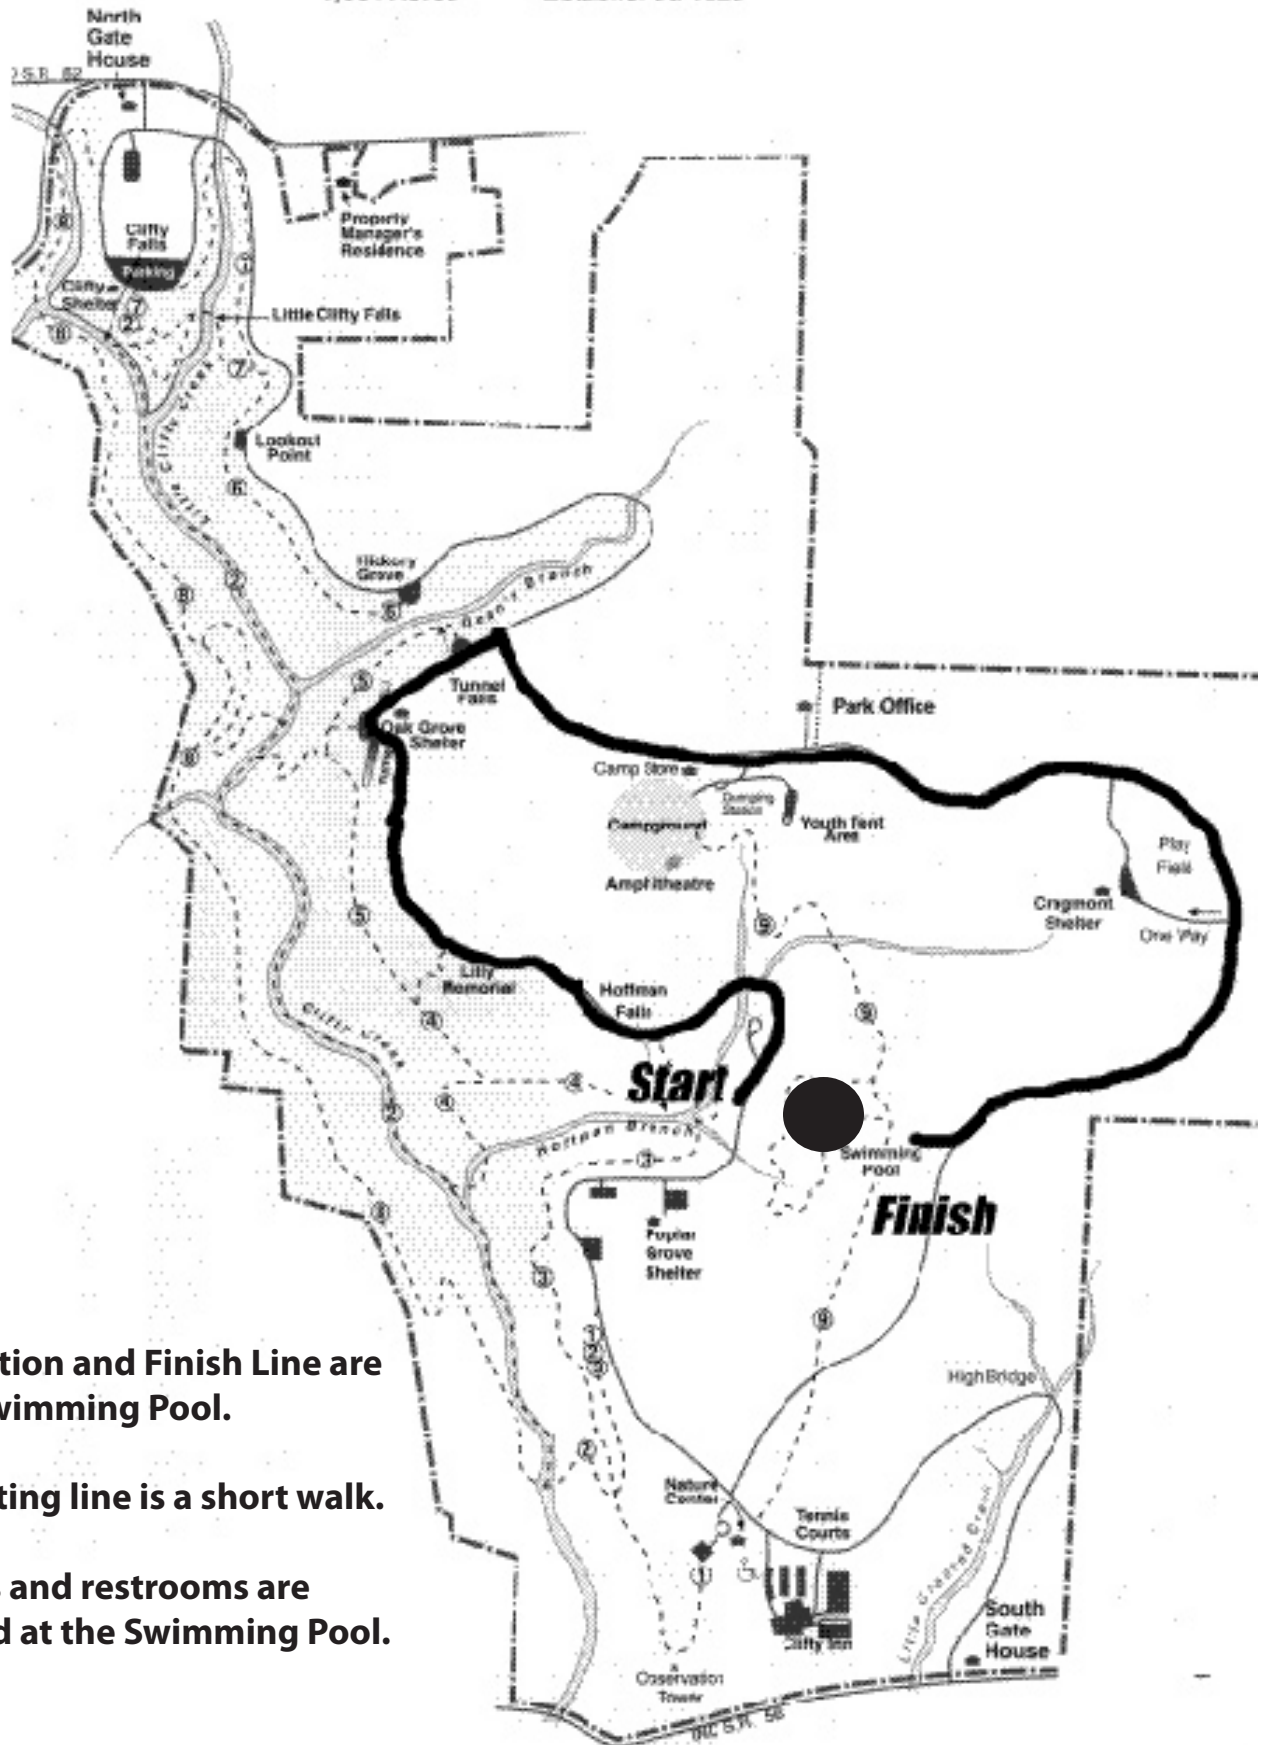

CLIFTY FALLS STATE PARK

1501 Green Road • Madison, Indiana 47250 • 812-273-8885
1,361 Acres Established 1920

Registration and Finish Line are at the Swimming Pool.

The starting line is a short walk.

Showers and restrooms are provided at the Swimming Pool.